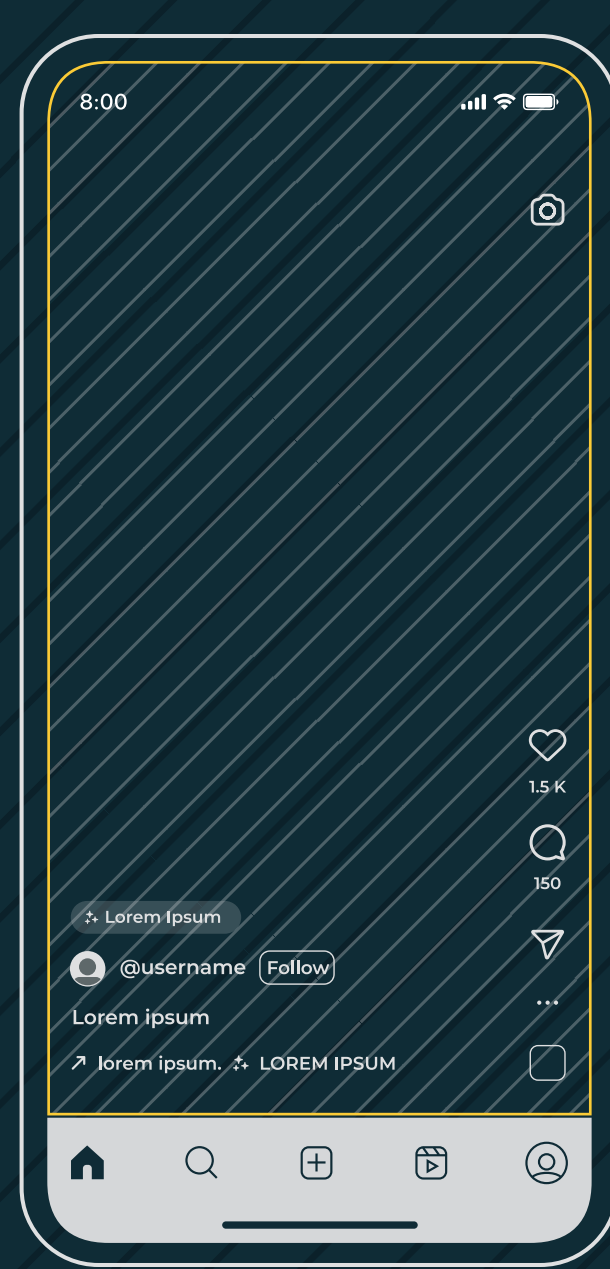

profile

square | 1:1

320 x 320px

circular crop safe zone

Optimal Dimensions and Best Practices

With recent changes on Instagram, some post dimensions are still available but may not be ideal for maintaining a seamless grid layout. This cheat sheet provides recommended dimensions to ensure your content looks its best across feeds, stories, and reels while keeping your profile visually cohesive.

Stay ahead with the latest guidelines to enhance engagement and maintain a polished aesthetic.

feed

portrait | 4:5

1080 x 1350px

square | 1:1

1080 x 1080px

grid view | 3:4

1012 x 1350px

landscape | 1.91:1

1080 x 566px

tip for posts

Make sure all posts have an 80px text safe zone applied.

reels

portrait | 4:5

1080 x 1920px

safe zone

875 x 1280px

grid view | 3:4

1080 x 1440px

tip for reels

keep important footage and text in the centre area.

Safe zone pixel perfect:

- 108 pixels from the top
- 320 pixels from the bottom
- 60 pixels from the left
- 120 pixels from the right