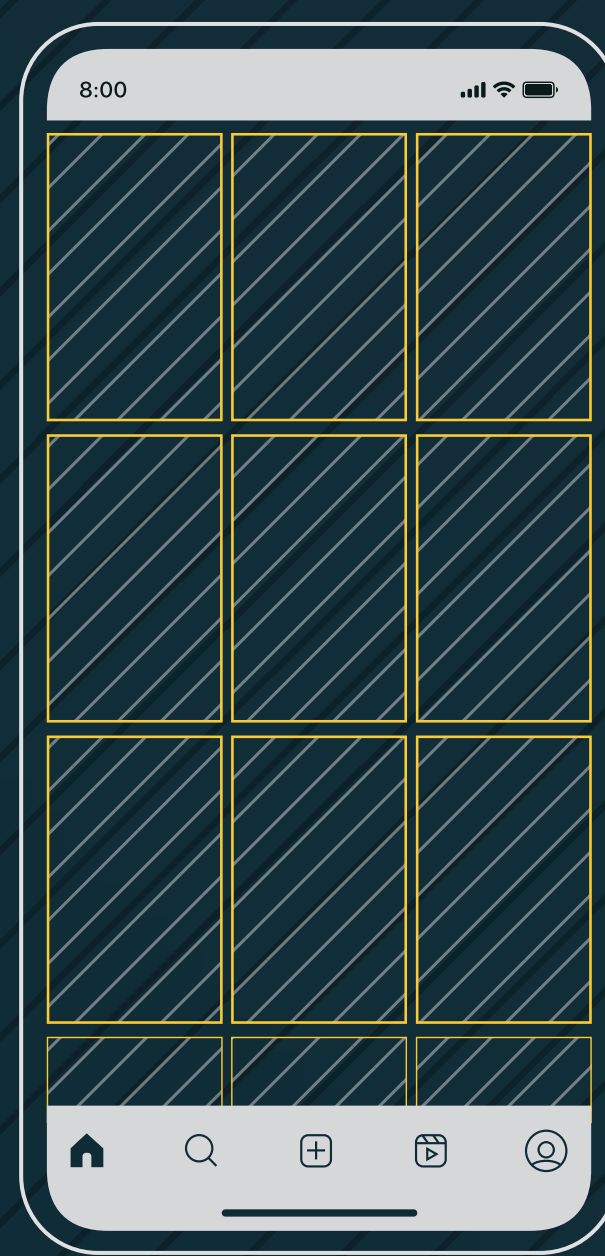

profile

square | 1:1

320 x 320px

circular crop safe zone

Optimal Dimensions and Best Practices

With recent changes on Instagram, some post dimensions are still available but may not be ideal for maintaining a seamless grid layout. This cheat sheet provides recommended dimensions to ensure your content looks its best across feeds, stories, and reels while keeping your profile visually cohesive.

Stay ahead with the latest guidelines to enhance engagement and maintain a polished aesthetic.

feed

portrait | 4:5

1080 x 1350px

square | 1:1

1080 x 1080px

grid view | 3:4

1012 x 1350px

875 x 1280px

grid view | 3:4

1080 x 1440px

tip for reels

keep important footage and text in the centre area.

Safe zone pixel perfect:

- 108 pixels from the top
- 320 pixels from the bottom
- 60 pixels from the left
- 120 pixels from the right

paid ads

feed image

1080 x 1080px

ratio 1:1

feed video

1080 x 1350px

ratio 4:5

tip for paid ads